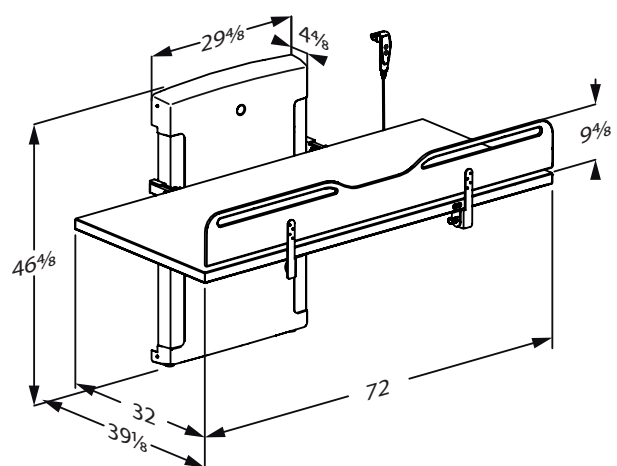

NICE, AESTHETIC & TIMELESS DESIGN

- Scandinavian design with clean surfaces
- White compact laminate surface with a black core material gives a modern appearance
- The reversible mattress is fixed to the table so it will not move when changing a restless person or while folding/unfolding the table
- Lifting capacity 200 kg/440 lbs.

HYGIENE ABOVE ALLE

- Clean surfaces which are easy to wipe with a cloth
- Easy to clean attachment of the mattress. It is easy to remove the mattress to clean underneath it
- The mattress is reversible so it is possible to turn it over, if one side is worn out
- Strong compact laminate worktop
- Manufactured in materials that do not stain or rust

ITEM NO.: R8594572000

Adult changing table, 32" x 72", manually foldable, electrically height adjustable with buttons placed in table front, incl. safety rail, body belt and wired remote control

ITEM NO.: R8595572000

Adult changing table, 32" x 72", electrically foldable, electrically height adjustable with buttons placed in table front, incl. safety rail, body belt and wired remote control