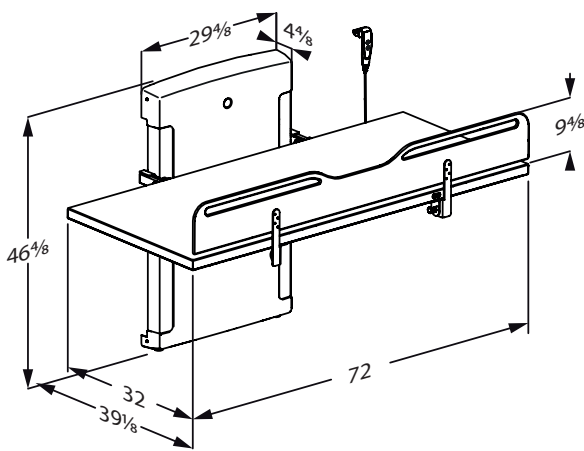

NICE, AESTHETIC & TIMELESS DESIGN

- Scandinavian design with clean surfaces
- White compact laminate surface with a black core material gives a modern appearance
- The reversible mattress is fixed to the table so it will not move when changing a restless person or while folding/unfolding the table
- Lifting capacity 200 kg/440 lbs.

HYGIENE ABOVE ALLE

- Clean surfaces which are easy to wipe with a cloth
- Easy to clean attachment of the mattress. It is easy to remove the mattress to clean underneath it
- The mattress is reversible so it is possible to turn it over, if one side is worn out
- Strong compact laminate worktop
- Manufactured in materials that do not stain or rust

ITEM NO.: R8594572000

Adult changing table, 32" x 72", manually foldable, electrically height adjustable with buttons placed in table front, incl. safety rail, body belt and wired remote control

ITEM NO.: R8595572000

Adult changing table, 32" x 72", electrically foldable, electrically height adjustable with buttons placed in table front, incl. safety rail, body belt and wired remote control